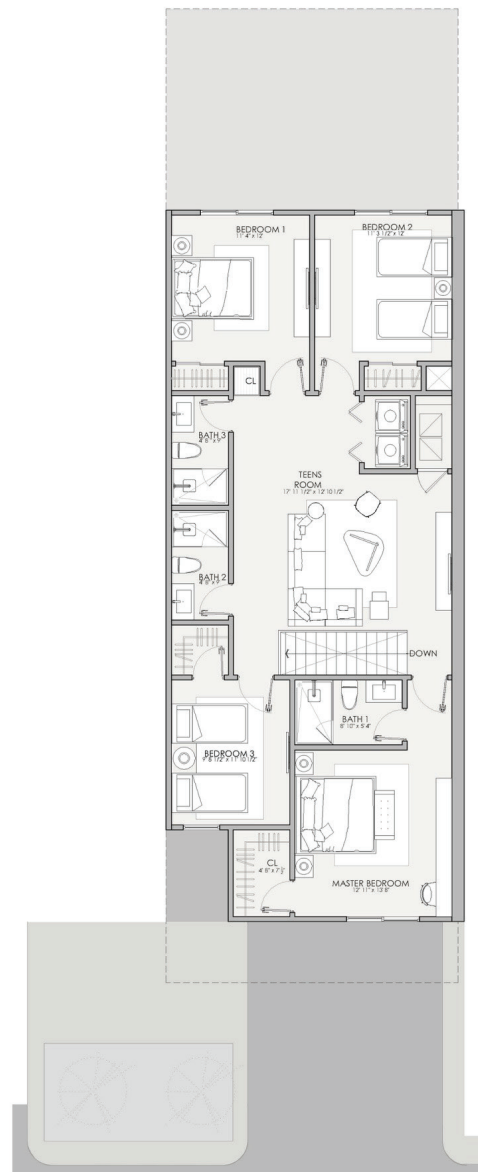

TOWNHOUSES
6 BEDROOM

Interior: 2,729.00 SQ.FT.
Exterior: 397.50 SQ.FT.
Total: 3,126.50 SQ.FT.

FIRST FLOOR

SECOND FLOOR