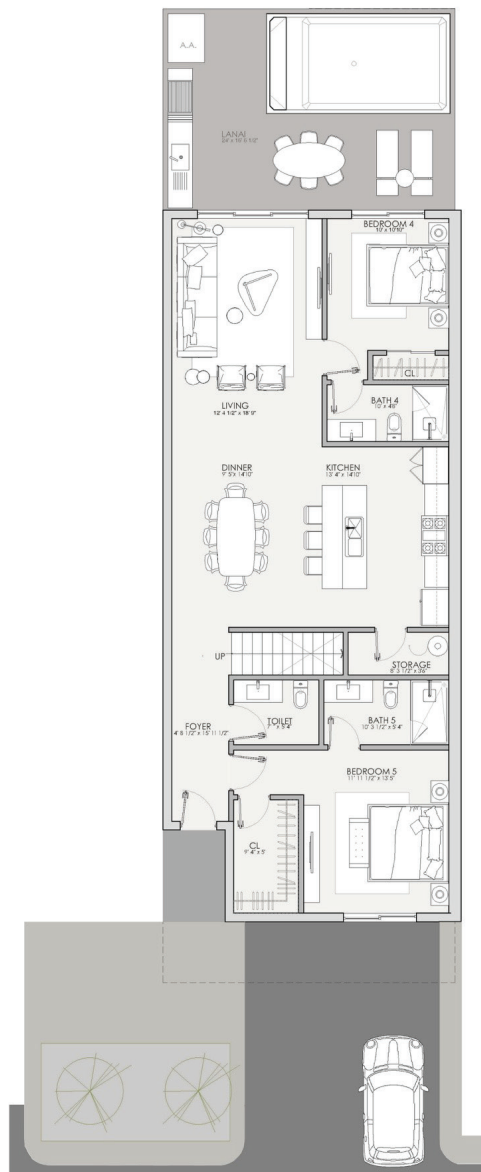

TOWNHOUSES
6 BEDROOM

Interior: 2,729.00 SQ.FT.
Exterior: 397.50 SQ.FT.
Total: 3,126.50 SQ.FT.

FIRST FLOOR

SECOND FLOOR