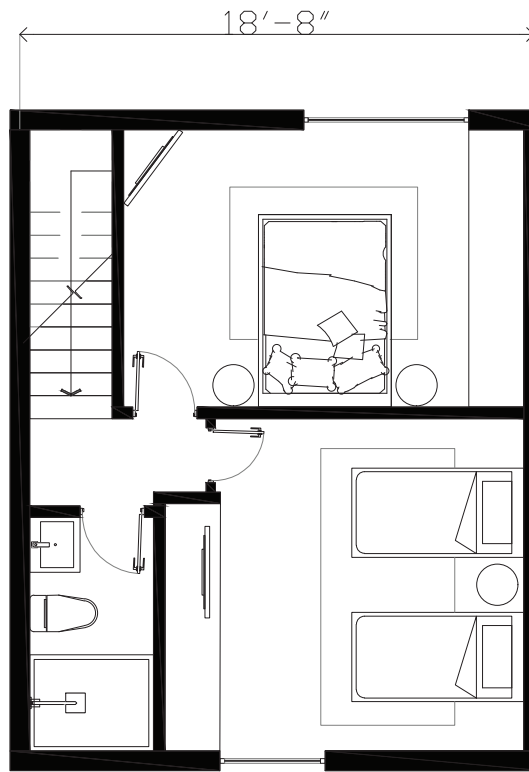

FIRST FLOOR

SECOND FLOOR

CONDO HOTEL
LINER UNIT

896.00 SQ. FT.

24 units

CONDO HOTEL
SUITE TWO BEDROOMS CORNER

709.3 SQ. FT.
4 UNITS X 3 =12

CONDO HOTEL
JUNIOR SUITE CORNER

317.92 SQ. FT.
4 UNITS X 3 =12