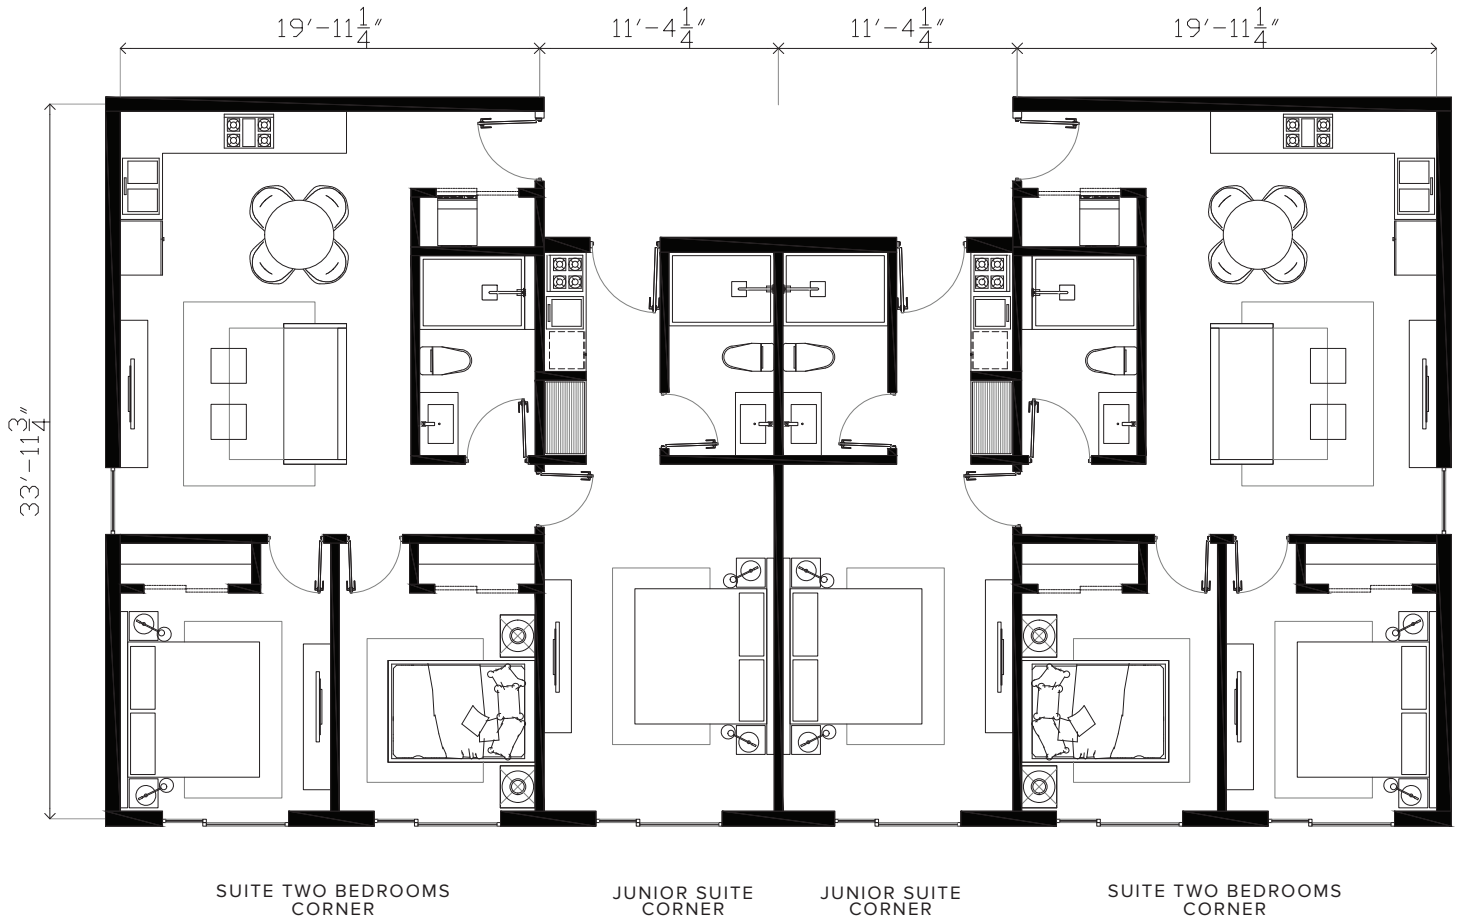

FIRST FLOOR

SECOND FLOOR

CONDO HOTEL
LINER UNIT

896.00 SQ. FT.

24 units

CONDO HOTEL
SUITE TWO BEDROOMS CORNER

709.3 SQ. FT.
4 UNITS X 3 =12

CONDO HOTEL
JUNIOR SUITE CORNER

317.92 SQ. FT.
4 UNITS X 3 =12